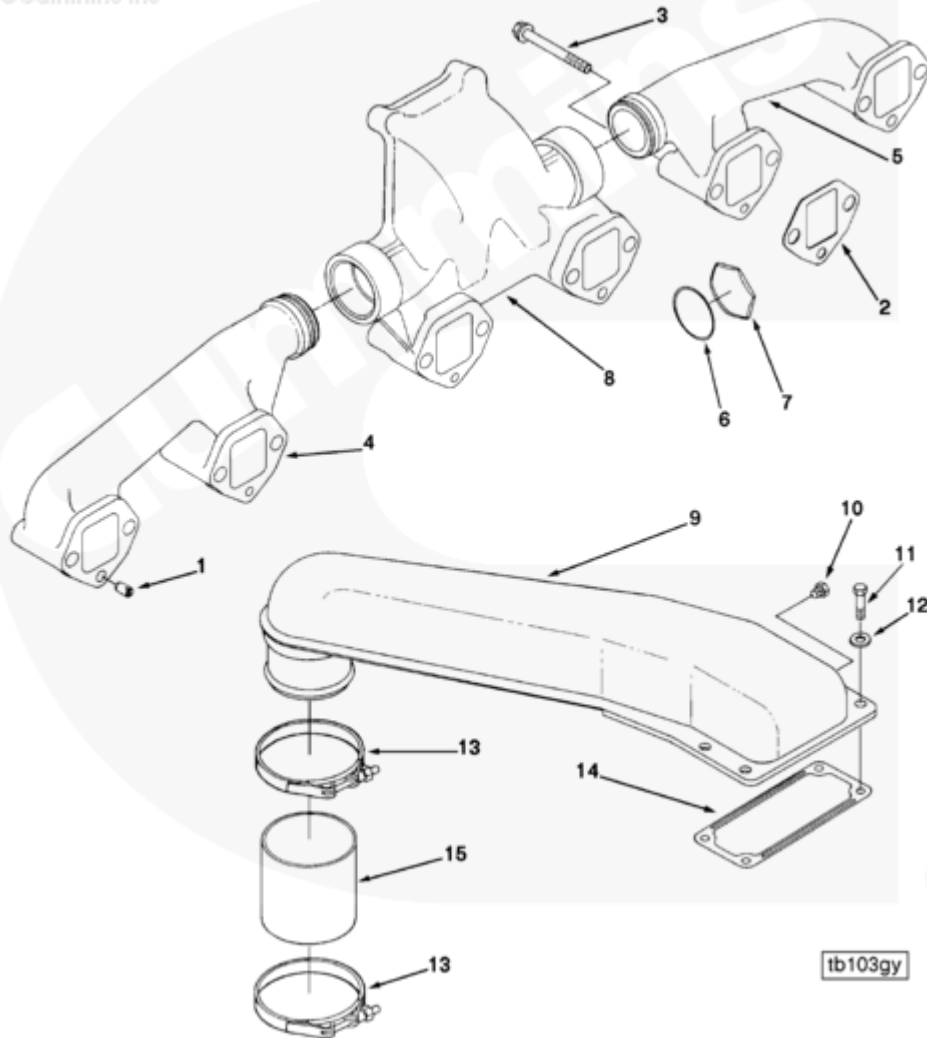

Parts Catalog - Option Detail

Electronic Parts Catalog - Option Detail				
Option	Group	Graphic	Film Card	Date
TB1186	10.06.1	tb103gy	F	15-APR-92
Engines	NH/NT 855, NT495, NT743, NTA855 N106			

©Cummins Inc

[SMALL](#) | [MEDIUM](#) | [LARGE](#)

Cart	Ref No	Part Number	Part Description	Required	Remarks
<input type="button" value="View My Cart"/>					
		TB1186	Exhaust Manifold		Side mounted turbocharger...(More)
					with 5.5inch outside diameter
					air inlet. Includes pulse

					exhaust manifolds with
					sealing rings and air
					crossover for NTC and NTCC
					engines.
<input type="checkbox"/>	1	105199	Groove Pin	6	
<input type="checkbox"/>	2	3020943	Exhaust Manifold Gasket	6	
<input type="checkbox"/>	3	3043647	Hexagon Flange Head Cap Screw	10	7/16 - 14 x 3 7/16 in.
<input type="checkbox"/>	4	3020717	Exhaust Manifold	1	
<input type="checkbox"/>	5	3020718	Exhaust Manifold	1	
<input type="checkbox"/>		3027653	Exhaust Manifold Seal	2	
	6	3039297	Split Ring Seal	4	
<input type="checkbox"/>	7	3039298	Split Ring Expander	1	
<input type="checkbox"/>	8	3029614	Exhaust Manifold	1	
<input type="checkbox"/>		3043984	Air Crossover Connection	1	
	9	3043540	Air Crossover Connection	1	
<input type="checkbox"/>	10	3071221	Pipe Plug	1	1/8 NPT
<input type="checkbox"/>	11	S 103 D	Hexagon Head Cap Screw	4	3/8 - 16 x 1 1/4 in.
<input type="checkbox"/>	12	S 679	Plain Washer	4	3/8 in.
<input type="checkbox"/>	13	208326	T-Bolt Clamp	2	3 21/32 in.
<input type="checkbox"/>	14	216487	Connection Gasket	1	
<input type="checkbox"/>	15	3060613	Plain Hose	1	